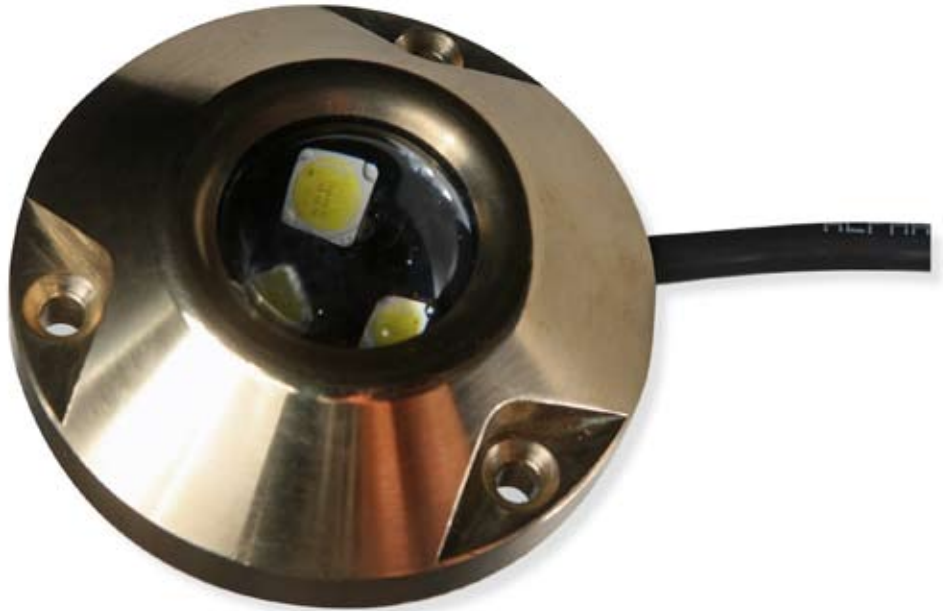

SV43-Surface Mounted

This light has an LED array in a bronze housing designed for smaller boats that want LED lighting. This light is excellent for any boat which has limited interior access but desires a surface mount installation.

SV43 technical specifications

Application for: GRP / fiberglass / wood hulls

Lamp: LED array, available in white or blue

Life length: approx. 10,000 hours

Kelvin color temp: 6500

Glass lens: Convex crown glass

Thickness: 0.51" / 13mm

Power supply: 12 volt d.c. - 0.35 amps

Casing material: Marine Bronze
Dimensions: 2.95" / 75mm x 1.14" / 29mm

Weight: 0.565 kgs / 1.2 lbs

Code: SV43 – Surface Mounted

Total shipping weight: 0.68 kgs / 1.5 lbs